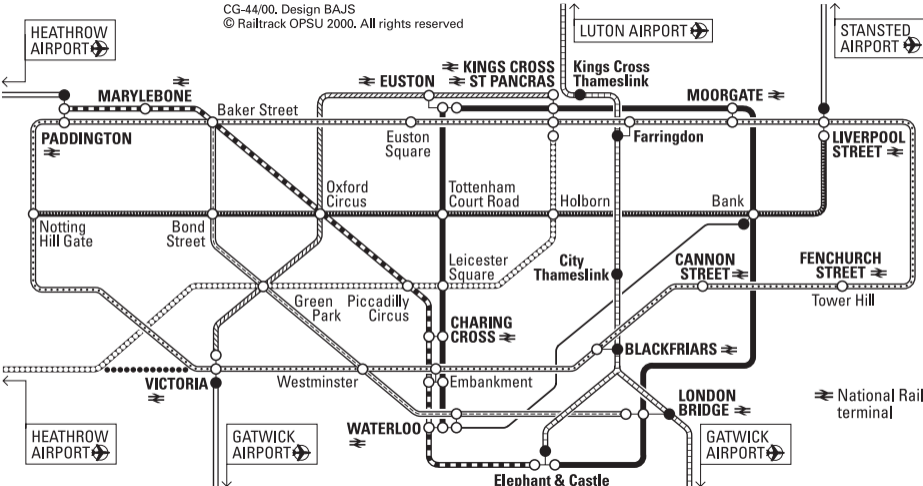

Inter-terminal links by London Underground

- BAKERLOO line
- CENTRAL line
- CIRCLE line including Hammersmith & City services Paddington-Liverpool Street and District services Victoria-Tower Hill
- DISTRICT line change Hammersmith for Heathrow Airport
- JUBILEE line
- NORTHERN line
- PICCADILLY line
- VICTORIA line
- WATERLOO & CITY line closed all day Sundays
- Thameslink ⇌
- Airport Express ⇌